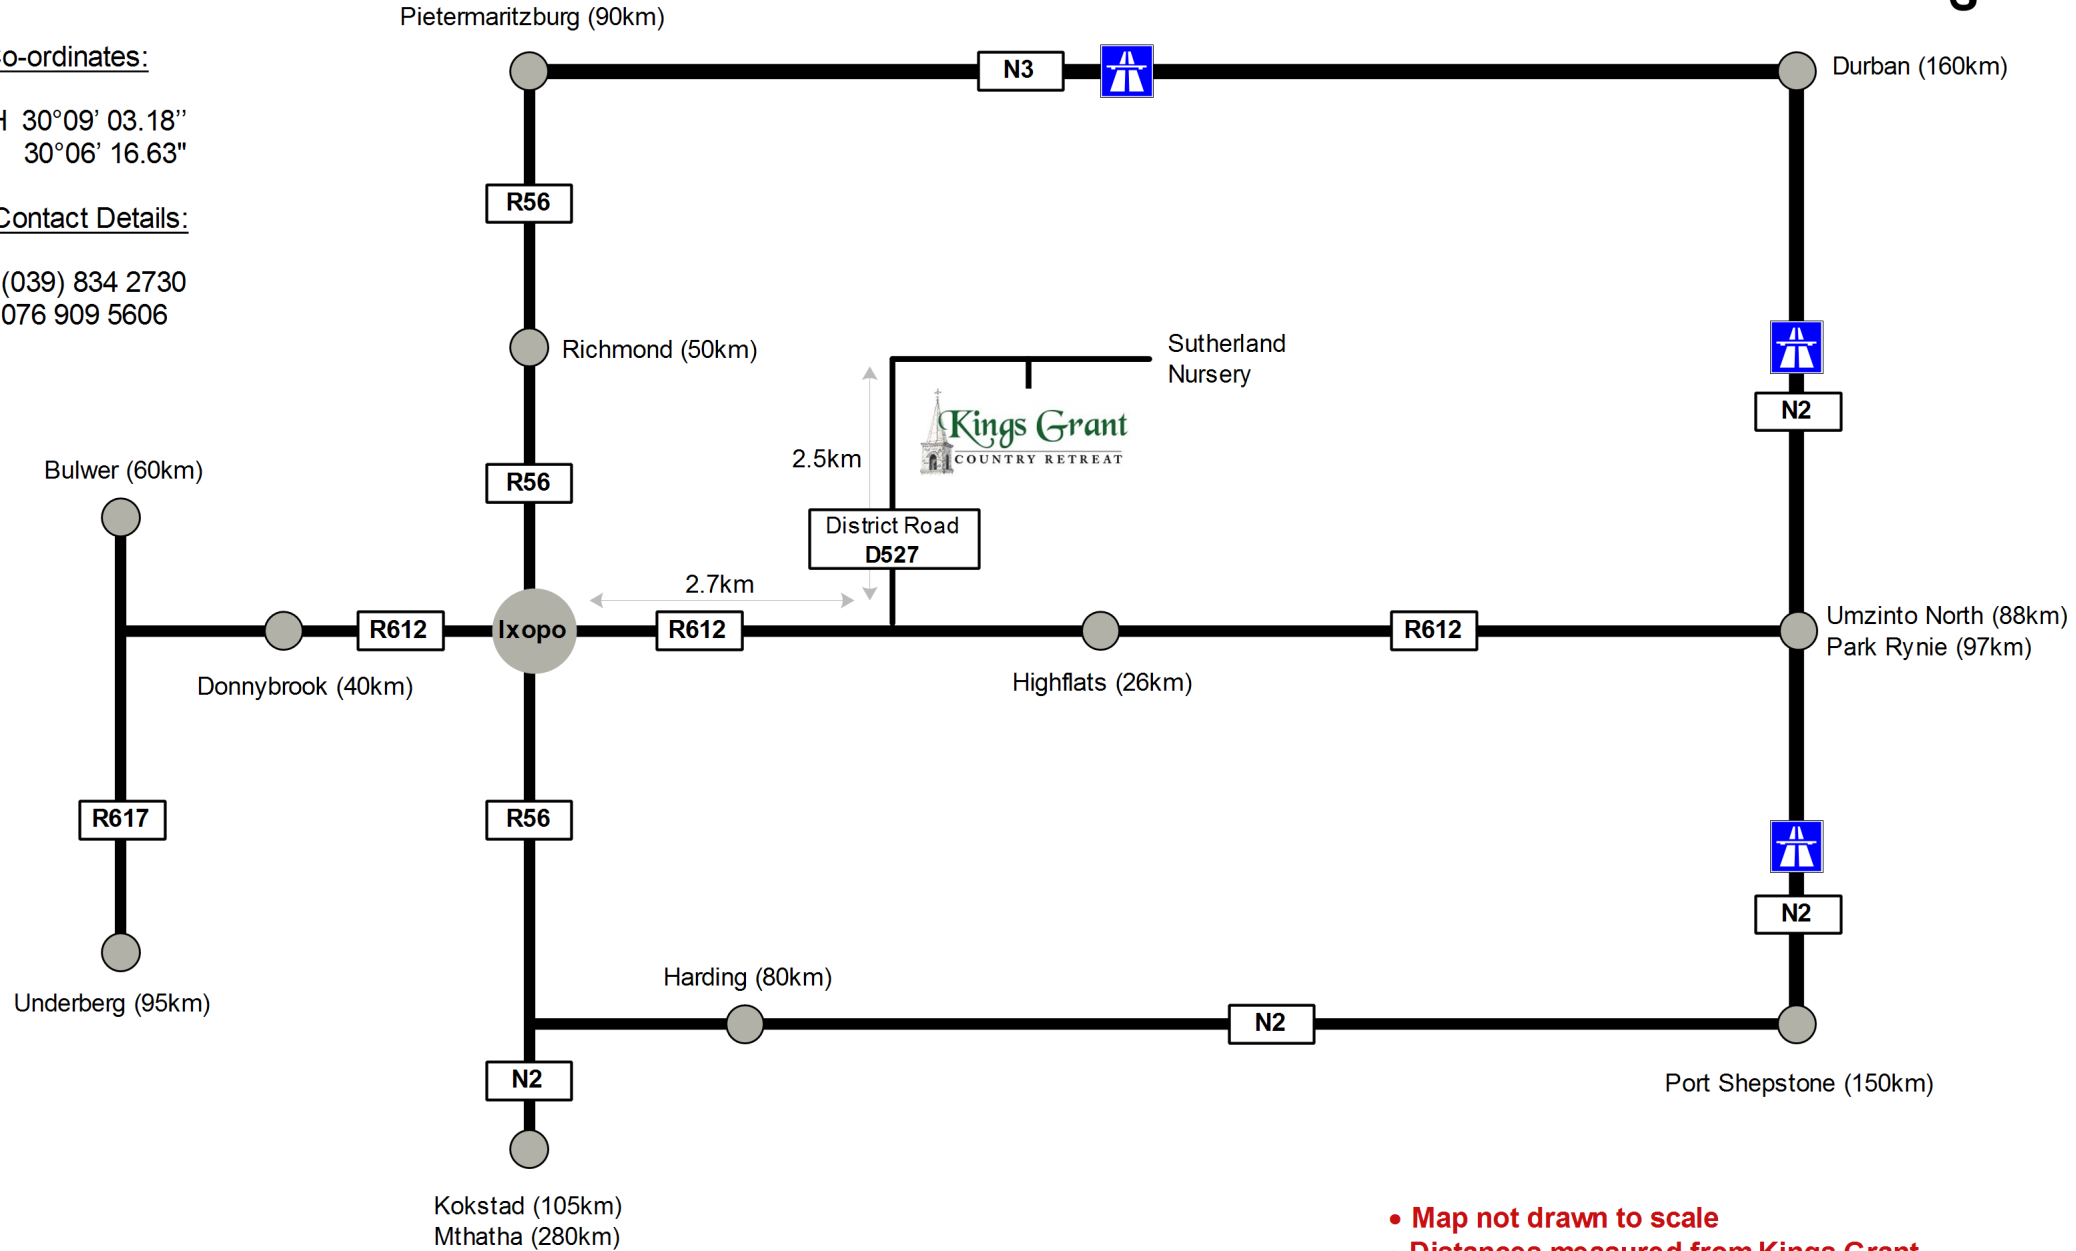

Directions to Kings Grant Country Retreat

St. Isadore Farm; Ixopo

GPS Co-ordinates:

SOUTH 30°09' 03.18"
EAST 30°06' 16.63"

Office Contact Details:

Tel: (039) 834 2730
Cell: 076 909 5606

- Map not drawn to scale
- Distances measured from Kings Grant